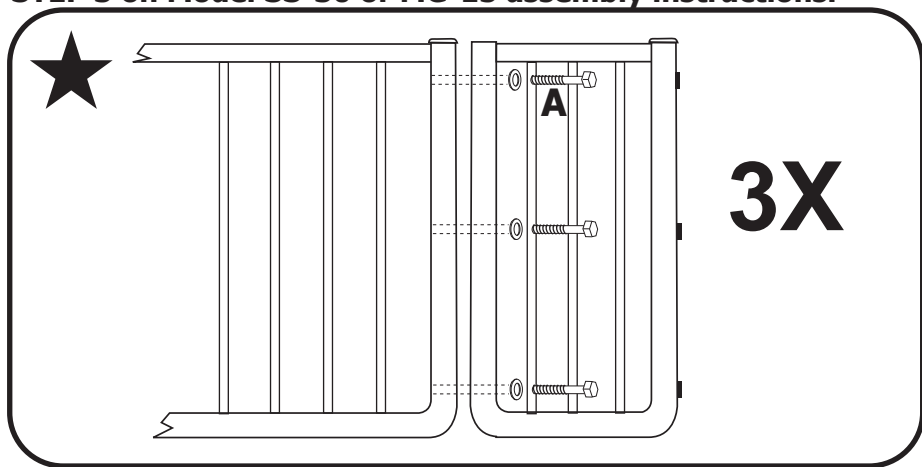

BX-1 or BX-2 EXTENSION - For SS-30 / MG15

ASSEMBLY INSTRUCTIONS

To install the extension, attach extension to gate **BEFORE** STEP 3 on Model SS-30 or MG-15 assembly instructions.

Add extension by attaching with three (3) 1½" bolts and washers (A) through extension into threaded holes in gate and tighten.

Now continue on to **STEP 3** of Model SS-30 or MG15 assembly instructions.

FOR FURTHER ASSISTANCE

Call 1-800-318-3380

CARDINAL GATES

If it's a Cardinal, It's the Best!

79 Amlajack Way
Newnan, GA 30265
770-252-4200