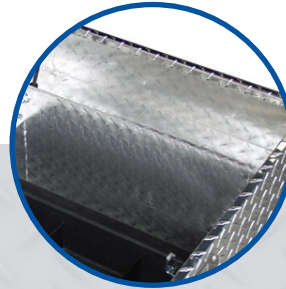

TRUCK BOXES CROWN SERIES

THE ORIGINAL ALUMINUM TRUCK TOOL BOX

1 YEAR LIMITED WARRANTY

71" LOW PROFILE
BRITE SADDLE BOX

69" LOW PROFILE UNIVERSAL WEDGE
GLOSS BLACK SADDLE BOX

KEY SELLING POINTS

- ◆ One Piece Tub Design, 100% fully TIG Welded Seams, Patented Integral Ends, Stainless Paddle Latches
- ◆ Lid Offers Full Pan Brace, Patented Welded in Dual "C" Channels for extra rigidity, Self Adjusting Striker with closed cell weather stripping, Auto-Lift Shocks open lid to 90 degrees
- ◆ Comes with Industry leading plastic 5 pocket tray – boxes can take two trays if needed

DOUBLE RIB LID BRACE

A full pan patented lid brace adds extra rigidity to the lid separating our boxes from the competition.

SELF ADJUSTING STRIKERS

A Better Built patented design, self-adjusting strikers are guided to their latch every time to provide a secure closure.