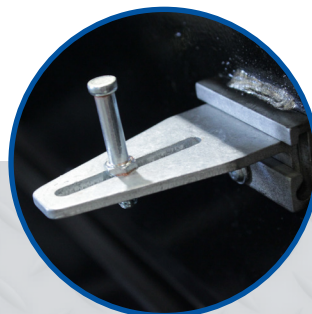

1 YEAR LIMITED WARRANTY

71" GLOSS BLACK LOW PROFILE SADDLE BOX

5 POCKET TRAY INCLUDED

KEY SELLING POINTS

- ◆ One Piece Tub Design, 100% fully TIG Welded Seams, Patented Integral Ends, Patented 2 Stage Automotive Grade Rotary Latches
- ◆ Lid Offers Full Pan Brace, Foam Filled, Welded in "C" Channel for extra rigidity, Self Adjusting Striker with closed cell weather stripping, Auto-Lift Shocks open lid to 90 degrees
- ◆ Comes with Industry leading plastic 5 pocket tray – boxes can take two trays if needed
- ◆ Easy-to-Use Pull Handle Latches

LOCKING CHROME PULL HANDLES

Industry exclusive locking pull handle latches allow you to lock or unlock your box from either side.

DURABLE LID DESIGN

The patented welded C-channel adds substantial rigidity to the lid, while being foam-filled means excellent sound deadening.

SELF ADJUSTING STRIKERS

A Better Built patented design, self-adjusting strikers are guided to their latch every time to provide a secure closure.

AUTOMOTIVE GRADE LATCH

Step up to our patented 2-stage automotive grade rotary latches for precision, functionality and tighter security.