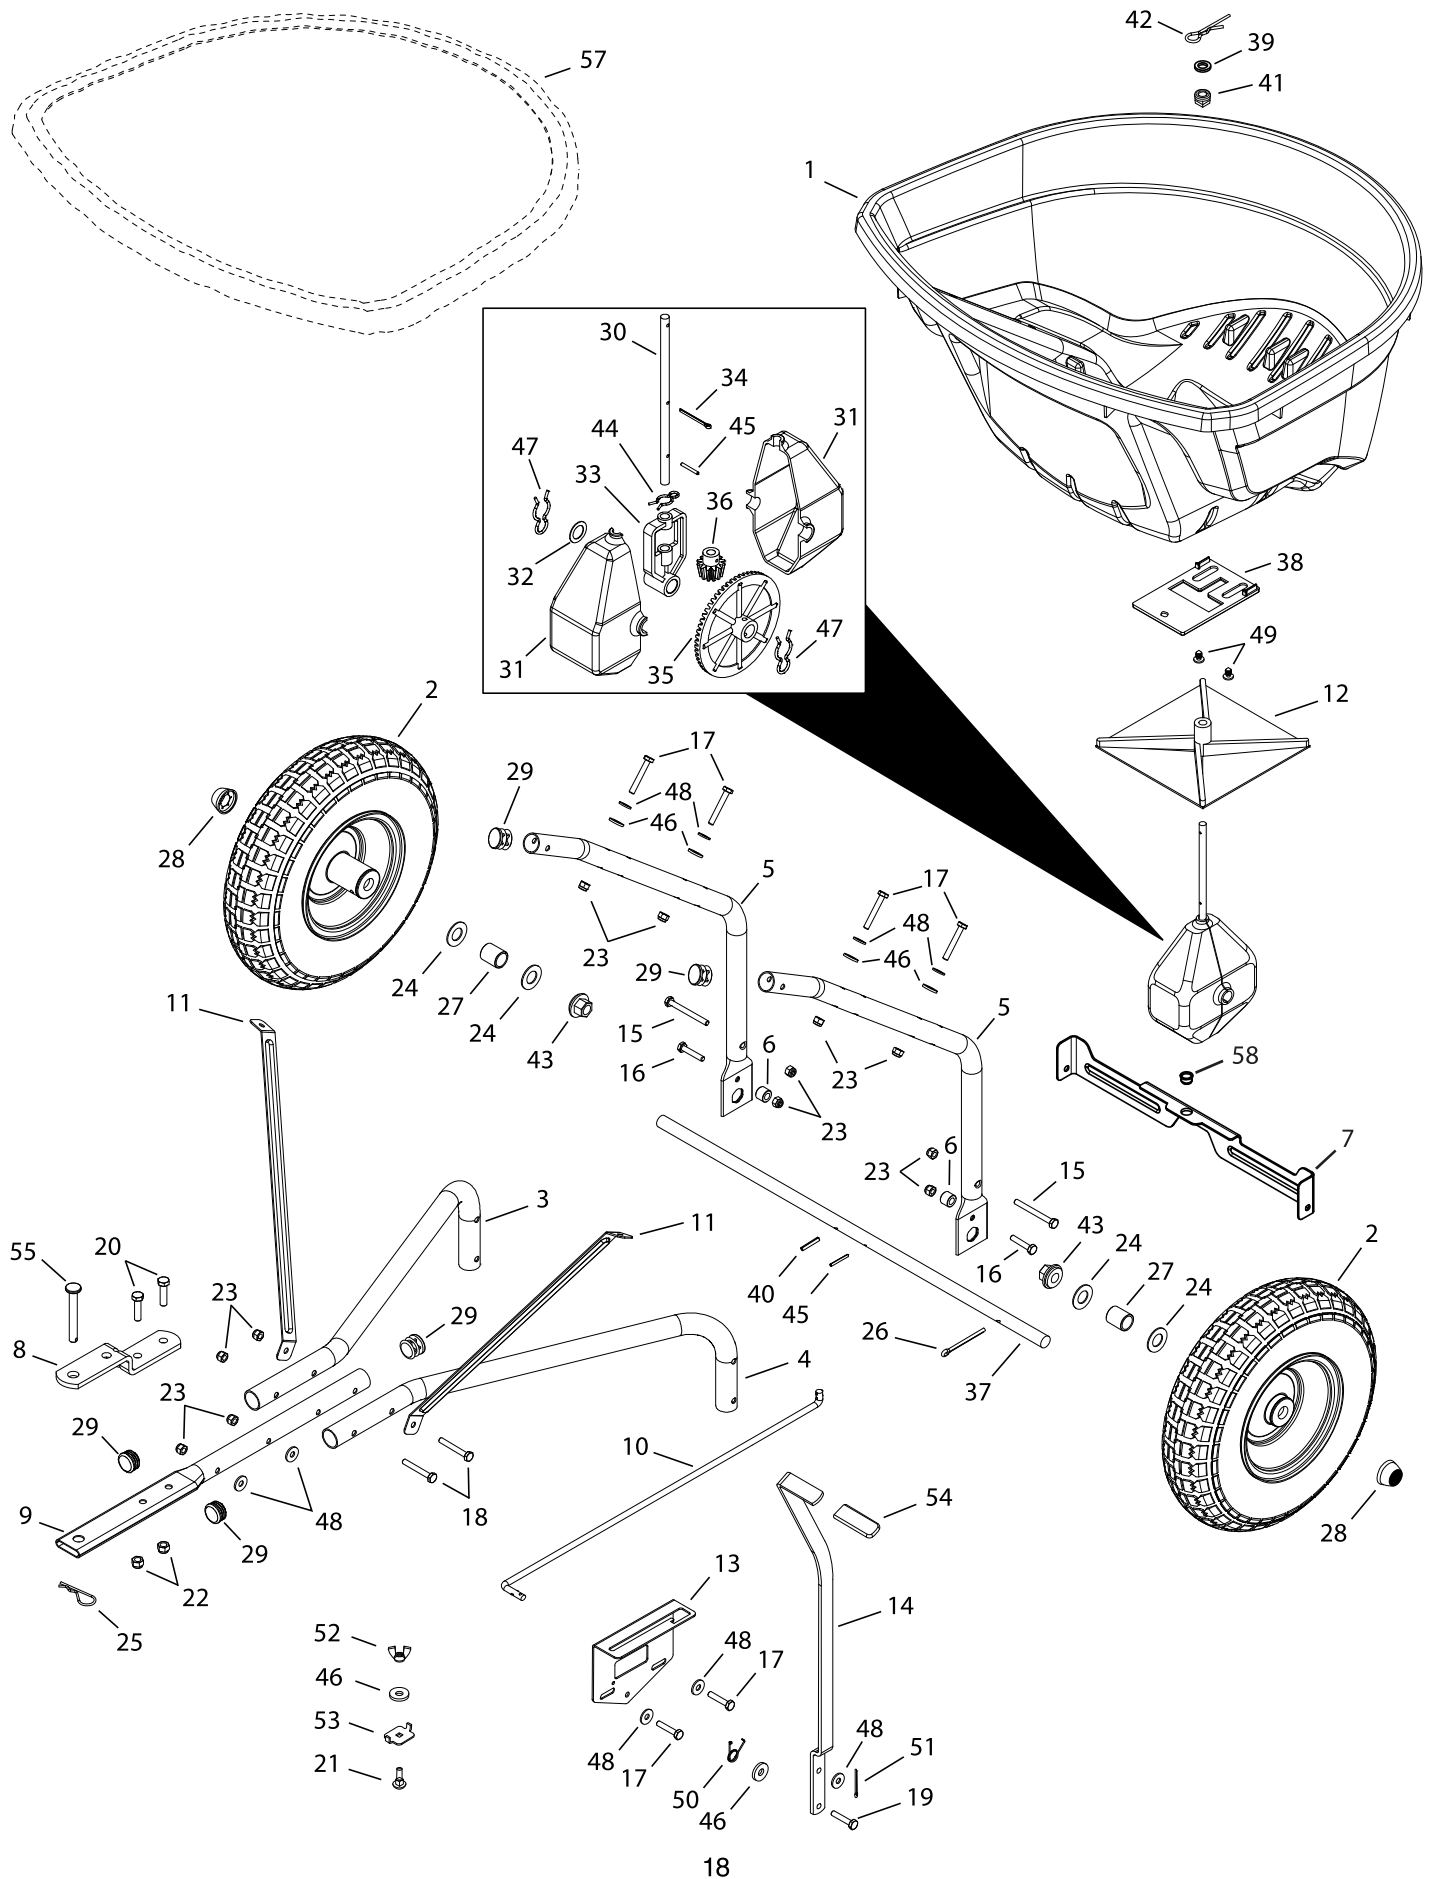

REPAIR PARTS FOR 45-04633 130 LB. TOW SPREADER

REPAIR PARTS FOR 45-04633 130 LB. TOW SPREADER

REF	QTY	PART NO	DESCRIPTION	REF	QTY	PART NO	DESCRIPTION
1	1	41084	Hopper	32	1	44125	Washer, .625 x 1.0 x .03
2	2	40880G	Wheel	33	1	47204	Yoke, Large
3	1	2-536OR1	Tube, Hitch Support	34	1	43093	Cotter Pin, 1/8 x 1-1/2
4	1	2-535OR1	Tube, Hitch Support	35	1	47209	Gear, Large (Cast)
5	2	2-534OR1	Tube, Hopper Support	36	1	47205	Gear, Small (Cast)
6	2	46847	Spacer	37	1	26710	Axle
7	1	27313	Cross Brace	38	1	45344	Plate, Flow
8	1	23687BL1	Bracket, Hitch	39	1	23625	Spacer
9	1	41937OR1	Tube, Hitch	40	1	43659	Pin, Spring, 3/16 x 1
10	1	41930	Rod, Flow Control	41	1	44285	Bushing, Hopper Bottom Black
11	2	28329OR1	Brace, Hopper	42	1	48934	Hairpin, Agitator
12	1	04367	Spreader Impeller	43	2	45279	Hex bushing Flange
13	1	27322BL1	Bracket, Flow Control Mount	44	1	49898	Clip, Hairpin 5/8
14	1	27314BL3	Arm, Flow Control	45	1	46055	Pin, Spring 1/8 x 1
15	2	49870	Bolt, Hex 1/4-20 x 2-1/2	46	6	1543-69	Washer, Nylon .3281 x .75
16	2	46699	Bolt, Hex 1/4-20 x 2	47	2	49897	Clip, Hairpin 7/8
17	6	1509-69	Bolt, Hex 1/4-20 x 1-3/4	48	9	43088	Washer, 1/4 Std .312 x .734
18	2	40665	Bolt, Hex 1/4-20 X 3-1/2	49	2	48402	Plug, 1/4"
19	1	43661	Bolt, Hex 1/4-20 x 1	50	1	42347	Spring, Torsion
20	2	43840	Bolt, Hex 5/16-18 x 1-1/4	51	1	44101	Pin, Cotter 3/32 X 3/4
21	1	44950	Bolt, Carriage 1/4-20 x 3/4	52	1	47141	Nut, Wing 1/4-20
22	2	47810	Nut, Hex 5/16-18 Nylock	53	1	24858	Stop, Adjustable
23	13	47189	Nut, Hex 1/4-20 Nylock	54	1	43848	Grip
24	4	R19212016	Washer, .6562 x 1.25 x .0598	55	1	47623	Pin, Hitch 3/8" x 3" Flat Hd
25	1	43343	Pin, Hair Cotter 3/32 x 2-5/16	56	1	68881	Transmission Assembly - not shown (includes 30, 31, 32, 33, 35, 36, 37, 40, 44, 45, & 47)
26	1	46855	Pin, Cotter 3/16 x 2				
27	2	45280	Spacer, .64 ID x .88 OD x .625				
28	2	48499B	Hub Cap	57	1	41316	Vinyl Cover (optional)
29	5	49449	Plug, 1" Tube	58	1	42839	Bushing, 3/8" Plastic
30	1	28390	Shaft, Spreader				
31	2	47212	Housing, Large Gear			3-220	Owners Manual