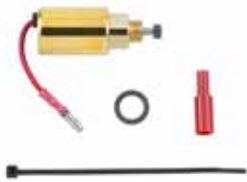

SOLENOID REPAIR KIT		COMMAND
MODELS	CH11-CH15, CV11-CV16	
PART NUMBER	12 757 33-S