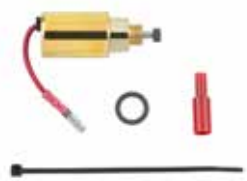

SOLENOID REPAIR KIT		COMMAND AND COURAGE
MODELS	CH11-CH16, CH410-CH450, CV11-CV16, CV430-CV450, SV470-SV620	
PART NUMBER	12 757 33-S