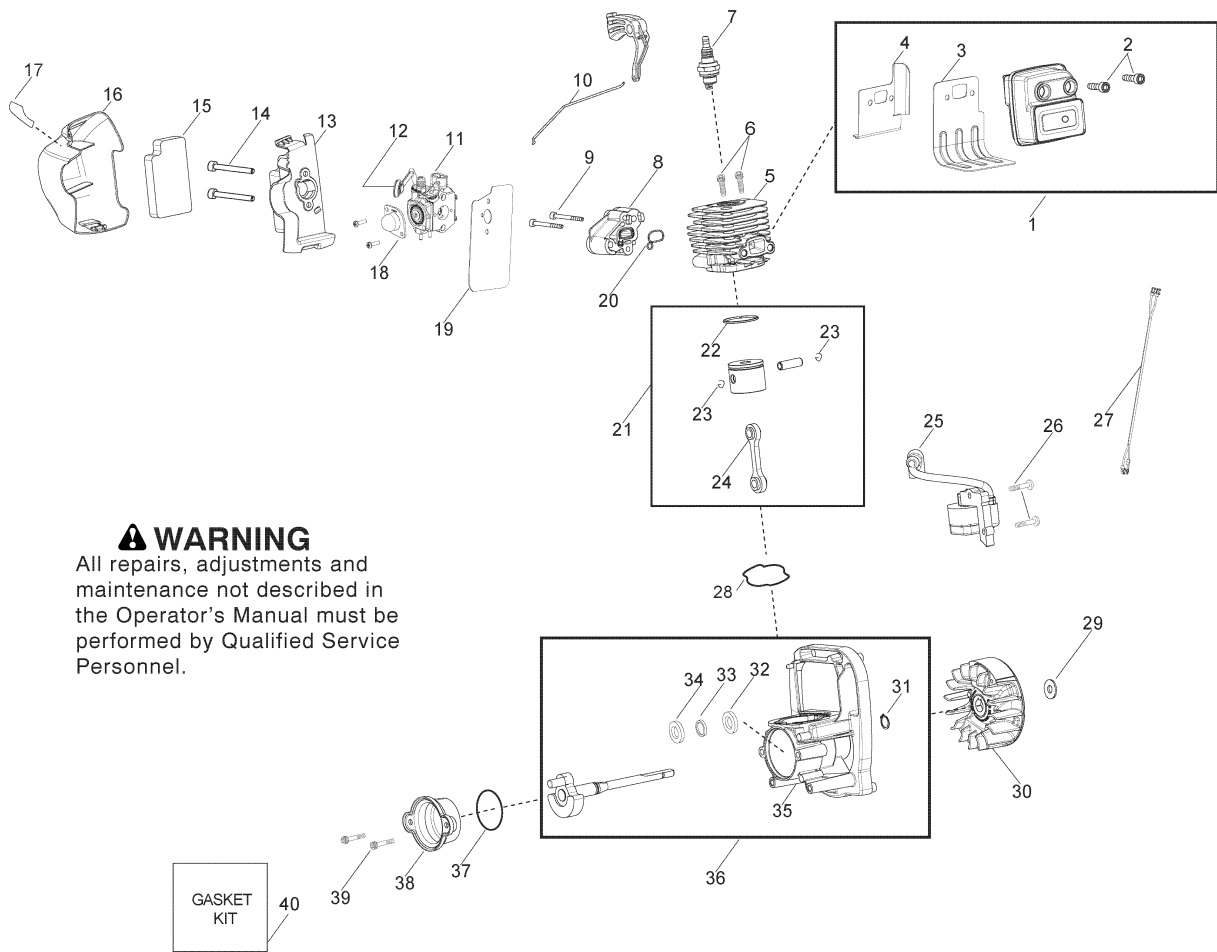

SPARE PARTS LIST

BLOWERS

PPBV25, 967623001, 2015-06

ENGINE

PPBV25, 967623001, 2015-06

Ref	Part No	Description	Remark	QTY KIT
1	525 59 28-01	MUFFLER	"Assy - Muffler (Incl. 2,3,4)"	1
2	530 05 89-82	BOLT	Bolt	1
4	545 09 88-01	HEAT SHIELD	Shield - Heat	1
5	545 11 53-01	CYLINDER	Cylinder	1
6	530 01 59-53	SCREW	Bolt	1
7	952 03 02-49	SPARK PLUG	Spark Plug (RCJ-6Y)	1
8	545 08 49-01	ADAPTER CARBURETOR	Adapter - Carb.	1
9	530 01 64-41	SCREW	Screw	1
10	545 11 55-01	LINKAGE THROTTLE W	Linkage - Throttle	1
11	545 08 18-57	CARBURETTOR KIT	"Kit - Carb. Assy (WT-875A) (Incl. 12,18)"	1
12	545 15 71-04	LEVER CHOKE C1U-W43	Lever- Choke (Red)	1
13	545 13 93-02	BOX	Base - Airbox	1
14	530 01 64-29	SCREW	Screw	1
15	545 14 65-01	FOAM AIR FILTER	Filter	1
16	545 13 92-01	AIRBOX COVER BLK	Cover - Air Box Filter	1
17	545 01 50-04	DECAL	Decal - Start Position	1
18	530 05 87-09	BULB	Bulb - Purge (zama)	1
19	-	TBD	Gasket (Ref.#40)	1
20	-	TBD	O-Ring (Ref.#40)	1
21	588 27 29-01	PISTON	"Kit - Piston / Connecting Rod (Incl. 22,23,24)"	1
23	530 01 51-62	WRIST PIN RETAINER	Retainer - Wrist Pin	1
22	545 15 40-09	PISTON RING	Ring - Piston	1
24	545 08 18-65	CONNECTING ROD ASSY	Kit - Assy. Connecting Rod	1
25	545 15 80-01	MODULE IGN 8 DEG 1600 V	Module - Ignition	1
26	530 01 63-57	SCREW	Screw	1
27	545 12 76-01	HARNES	Assy - Wire Harness	1
28	-	TBD	O-ring (Ref.#40)	1
29	530 01 58-28	WASHER	Washer	1
30	530 05 41-15	FLYWHEEL	Assy - Flywheel	1
31	530 01 59-41	CLIP	Retainer - Crankshaft	1
32	530 05 57-28	BEARING	Bearing - Outer	1
33	530 01 92-64	SEAL	Seal	1
34	530 03 21-25	BEARING	Bearing - Inner	1
35	530 01 25-82	CRANKCASE	"Assy - Crankcase (Incl. 32,33,34)"	1
36	579 01 27-01	KIT	"Assy - Crankcase & Crankshaft (Incl. 31,35)"	1
37	-	TBD	"O-Ring (Ref.#38,40)"	1
38	530 05 79-54	PLUG	Assy - Rear Plug (Incl. 37)	1
39	530 01 63-86	SCREW	Screw	1
40	545 08 18-32	GASKET KIT	"Kit - Gasket (Incl. 3,19,20,28,37)"	1