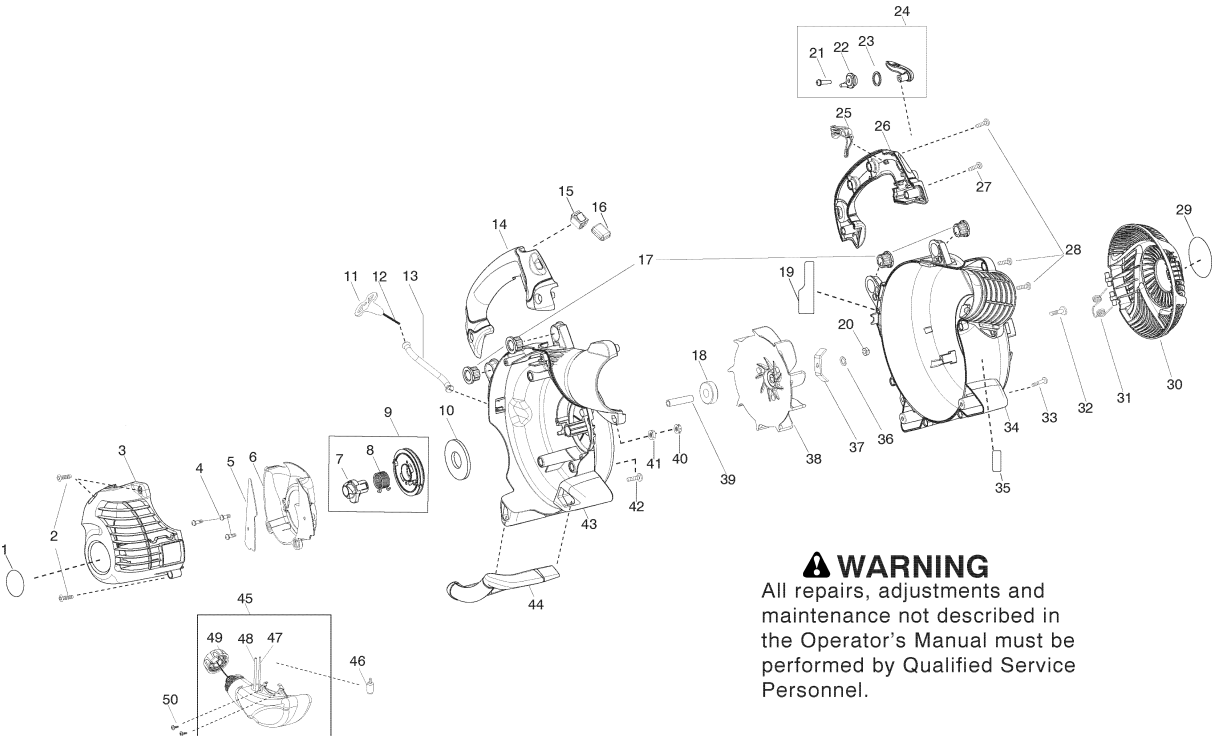

SPARE PARTS LIST

BLOWERS

PPBV25, 967623001, 2015-06

ENGINE

PPBV25, 967623001, 2015-06

Ref	Part No	Description	Remark	QTY KIT
1	525 59 28-01	MUFFLER	"Assy - Muffler (Incl. 2,3,4)"	1
2	530 05 89-82	BOLT	Bolt	1
4	545 09 88-01	HEAT SHIELD	Shield - Heat	1
5	545 11 53-01	CYLINDER	Cylinder	1
6	530 01 59-53	SCREW	Bolt	1
7	952 03 02-49	SPARK PLUG	Spark Plug (RCJ-6Y)	1
8	545 08 49-01	ADAPTER CARBURETOR	Adapter - Carb.	1
9	530 01 64-41	SCREW	Screw	1
10	545 11 55-01	LINKAGE THROTTLE W	Linkage - Throttle	1
11	545 08 18-57	CARBURETTOR KIT	"Kit - Carb. Assy (WT-875A) (Incl. 12,18)"	1
12	545 15 71-04	LEVER CHOKE C1U-W43	Lever- Choke (Red)	1
13	545 13 93-02	BOX	Base - Airbox	1
14	530 01 64-29	SCREW	Screw	1
15	545 14 65-01	FOAM AIR FILTER	Filter	1
16	545 13 92-01	AIRBOX COVER BLK	Cover - Air Box Filter	1
17	545 01 50-04	DECAL	Decal - Start Position	1
18	530 05 87-09	BULB	Bulb - Purge (zama)	1
19	-	TBD	Gasket (Ref.#40)	1
20	-	TBD	O-Ring (Ref.#40)	1
21	588 27 29-01	PISTON	"Kit - Piston / Connecting Rod (Incl. 22,23,24)"	1
23	530 01 51-62	WRIST PIN RETAINER	Retainer - Wrist Pin	1
22	545 15 40-09	PISTON RING	Ring - Piston	1
24	545 08 18-65	CONNECTING ROD ASSY	Kit - Assy. Connecting Rod	1
25	545 15 80-01	MODULE IGN 8 DEG 1600 V	Module - Ignition	1
26	530 01 63-57	SCREW	Screw	1
27	545 12 76-01	HARNES	Assy - Wire Harness	1
28	-	TBD	O-ring (Ref.#40)	1
29	530 01 58-28	WASHER	Washer	1
30	530 05 41-15	FLYWHEEL	Assy - Flywheel	1
31	530 01 59-41	CLIP	Retainer - Crankshaft	1
32	530 05 57-28	BEARING	Bearing - Outer	1
33	530 01 92-64	SEAL	Seal	1
34	530 03 21-25	BEARING	Bearing - Inner	1
35	530 01 25-82	CRANKCASE	"Assy - Crankcase (Incl. 32,33,34)"	1
36	579 01 27-01	KIT	"Assy - Crankcase & Crankshaft (Incl. 31,35)"	1
37	-	TBD	"O-Ring (Ref.#38,40)"	1
38	530 05 79-54	PLUG	Assy - Rear Plug (Incl. 37)	1
39	530 01 63-86	SCREW	Screw	1
40	545 08 18-32	GASKET KIT	"Kit - Gasket (Incl. 3,19,20,28,37)"	1