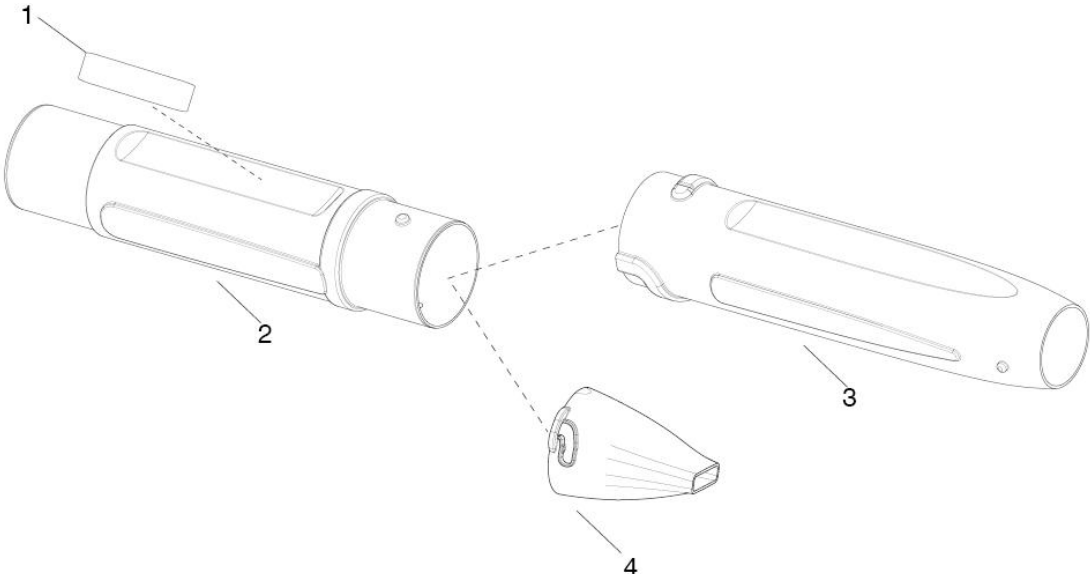

⚠ WARNING

All repairs, adjustments and maintenance not described in the Operator's Manual must be performed by Qualified Service Personnel.

ATTACHMENTS

PPBV25, 967623001, 2015-06

Ref	Part No	Description	Remark	QTY KIT
1	580 85 51-01	DECAL	Decal - Blower Tube	1
2	545 19 34-01	TUBE	Tube - Upper Blower w/barrier	1
3	545 13 81-01	TUBE BLOWER LOWER ROUND P/S	Tube - Lower Blower	1
4	545 15 12-01	NOZZLE BLK HI SPEED ADAPTOR	Nozzle - High Spee	1