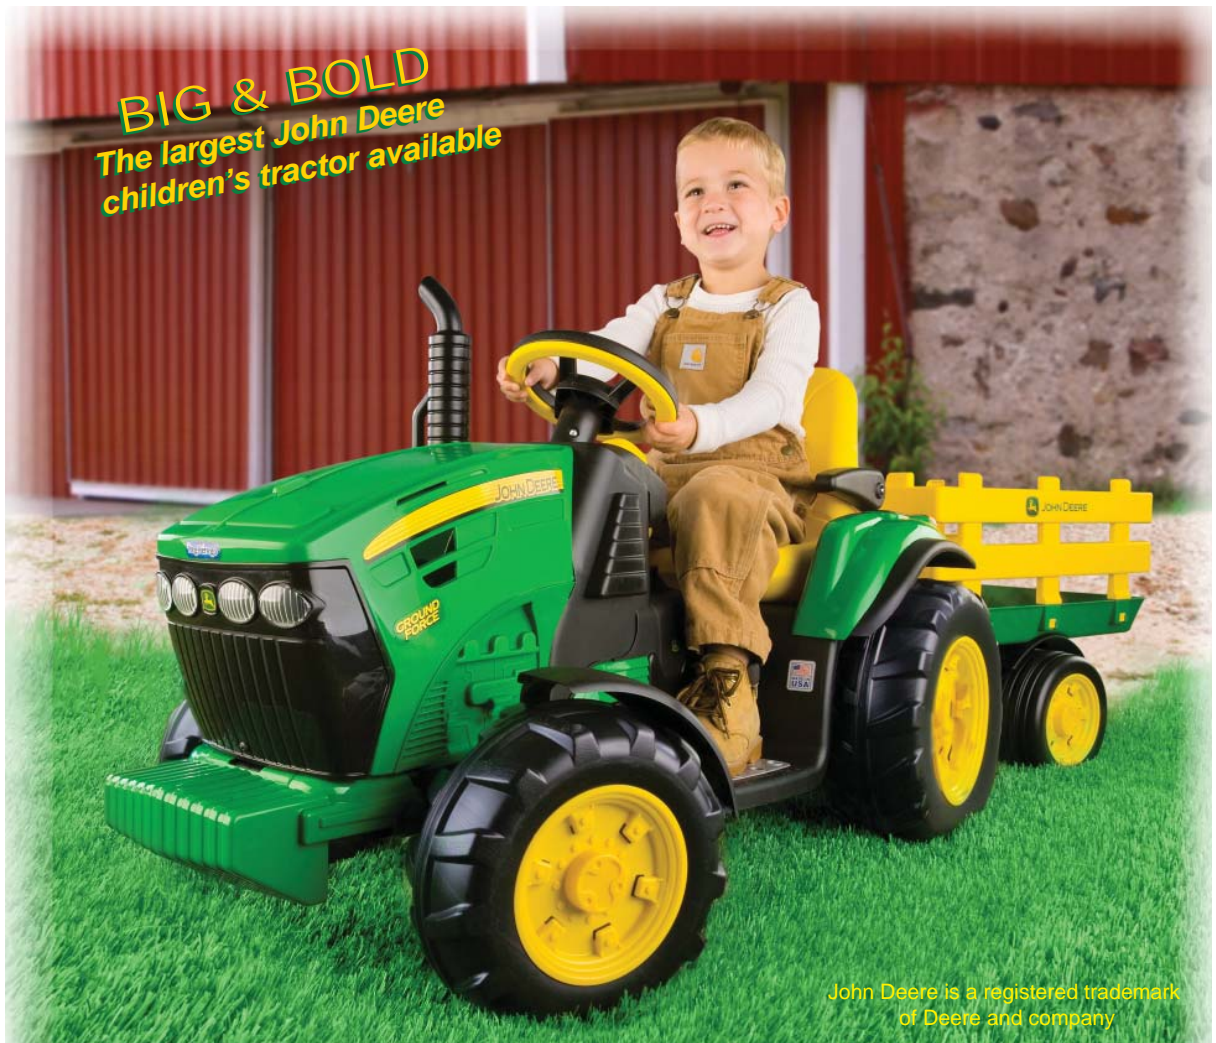

## GROUND FORCE Tractor

with stake-side Trailer

*Extra POWER for grass, dirt or hard surfaces*

\* **2-Speeds: 2¼ - 4½ mph** (plus reverse)

\* **Rechargeable Battery Powered**  
(battery and recharger included)

# Peg-Pérego

[www.pegperego.com](http://www.pegperego.com)

**BIG & BOLD**  
The largest John Deere  
children's tractor available

John Deere is a registered trademark of Deere and company

Copy

**John Deere Ground Force – Model # IGOR0039**

All Terrain - 12-Volt, 2-speeds: 2¼ or 4½ mph + Reverse

John Deere Ground Force takes outdoor play excitement to the next level! Kids will delight in listening to the FM radio while driving the large John Deere Ground Force Tractor with its extra large stake-side detachable trailer; 3 to 7 year olds will delight in loading up the trailer and delivering their treasures. The adjustable seat has flip-up armrests. 2-Speeds; 2¼ or 4½ mph, plus reverse, SmartPedal accelerator, automatic brakes and 4WD farm tractor wheels makes driving easy, comfortable and safe. Parents control the speed with the 2nd gear lockout feature. 12-volt rechargeable battery and charger included. Made in USA.

**Selling Features:**

- 2 speeds plus reverse; 2¼ & 4½ mph. (4½ mph lockout for beginners)
- Farm tractor wheels provide traction on grass, dirt, gravel or pavement.
- SmartPedal accelerator with automatic brakes for longer riding time
- Extra large stake-side trailer
- Working FM radio
- Adjustable seat with flip-up armrests
- Free 2nd year extension to regular warranty with consumer participation
- 12-volt rechargeable battery and charger included
- Ages: 3 - 7 years
- Weight capacity: 85 lb
- Made in USA