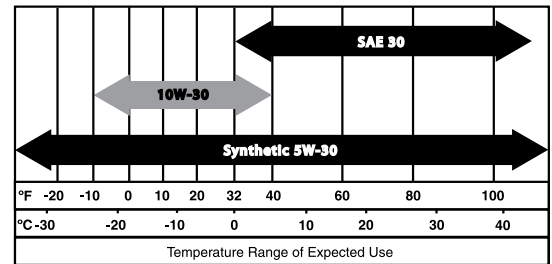

OIL RECOMMENDATIONS

KIT CONTENTS

| Kit Model | 5718 | 5719 | 5720 | 5721 | 5777 |
|-------------------|----------------|--|--------------------|--------------------|--|
| Compatible Engine | 216cc | 407cc | 530cc | 992cc | 389cc & 420cc |
| Compatible Models | XG4000, XP4000 | XG5600E, XG6400E, XG6500, XG7000E, XG8000E, XP5600E, XP6400E, XP6500E, XP8000E | XG10000E, XP10000E | GP15000E, GP17500E | GP5500, GP6500, GP6500E, GP7500E, GP8000E, XT8000E |
| Air Filter | • | • | • | • | • |
| Oil Filter | • | • | • | • | NA |
| Spark Plug(s) | 1 | 1 | 2 | 2 | 1 |
| Oil Funnel | • | • | • | • | • |
| Chamois | • | • | • | • | • |
| Stabil Sample | • | • | • | • | • |
| Spark Plug Wrench | | | | | • |