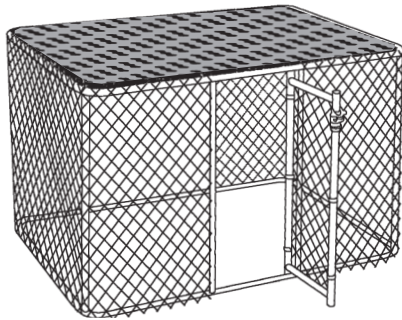

K9644

Dimensions: 6L x 4W x 4H'
1.83L x 1.22W x 1.22H m

Door Opening: 16W x 43.5H"
40.64W x 110.49H cm

Mesh: 2.25 x x 2.25" Chain-Link
5.72 x 5.72 cm Chain-Link

Finish: Galvanized Tube &
Chain-Link Fabric

Material: 1.25" / 3.18 cm Tube,
12 Gauge Wire

Weight lbs.: 76 lbs. / 34.47 kg

Packed: 1 per carton

Includes: 6 x 4' Sunscreen
1.83 x 1.22 m Sunscreen

Can Be Shipped UPS

K9664

Dimensions: 6L x 6W x 4H'
1.83L x 1.83W x 1.22H m

Door Opening: 16W x 43.5H"
40.64W x 110.49H cm

Mesh: 2.25 x x 2.25" Chain-Link
5.72 x 5.72 cm Chain-Link

Finish: Galvanized Tube &
Chain-Link Fabric

Material: 1.25" / 3.18 cm Tube,
12 Gauge Wire

Weight lbs.: 85 lbs. / 35.58 kg

Packed: 1 per carton

Includes: 6 x 6' Sunscreen
1.83 x 1.83 m Sunscreen

Can Be Shipped UPS

K91066

Dimensions: 10L x 6W x 6H'
3.05L x 1.83W x 1.83H m

Door Opening: 16W x 67H"
40.64W x 170.18H cm

Mesh: 2.25 x x 2.25" Chain-Link
5.72 x 5.72 cm Chain-Link

Finish: Galvanized Tube &
Chain-Link Fabric

Material: 1.25" / 3.18 cm Tube,
12 Gauge Wire

Weight lbs.: 148 lbs. / 67.1 kg

Packed: 1 per carton

Includes: 10 x 6' Sunscreen
3.05 x 1.83 m Sunscreen

Can Be Shipped UPS

Visit Our Website
For a Complete Listing of Products

**Pet Beds • Wire Crates
Feed Bowls • Ex Pens • Kennels ...**

www.midwesthomes4pets.com
P.O. Box 1031 Muncie, IN 47308 USA Made in China
800 428 8560 PART# 5070 (173)