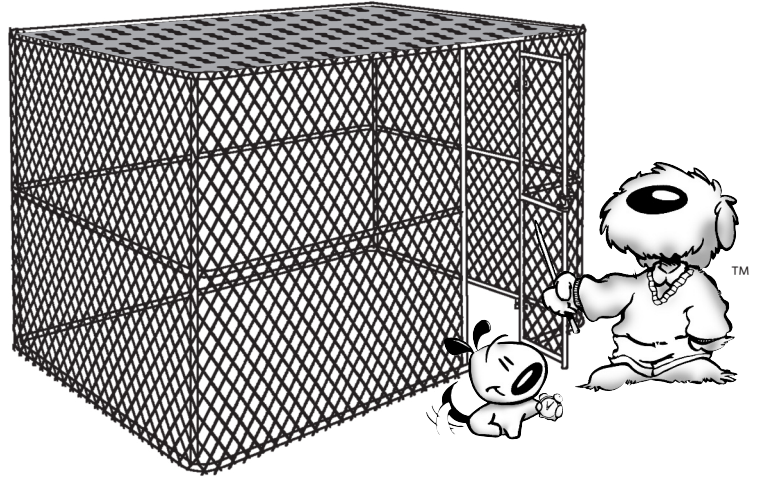

K9644

Dimensions: 6L x 4W x 4H'
1.83L x 1.22W x 1.22H m

Door Opening: 16W x 43.5H"
40.64W x 110.49H cm

Mesh: 2.25 x x 2.25" Chain-Link
5.72 x 5.72 cm Chain-Link

Finish: Galvanized Tube &
Chain-Link Fabric

Material: 1.25" / 3.18 cm Tube,
12 Gauge Wire

Weight lbs.: 76 lbs. / 34.47 kg

Packed: 1 per carton

Includes: 6 x 4' Sunscreen
1.83 x 1.22 m Sunscreen

Can Be Shipped UPS

K9664

Dimensions: 6L x 6W x 4H'
1.83L x 1.83W x 1.22H m

Door Opening: 16W x 43.5H"
40.64W x 110.49H cm

Mesh: 2.25 x x 2.25" Chain-Link
5.72 x 5.72 cm Chain-Link

Finish: Galvanized Tube &
Chain-Link Fabric

Material: 1.25" / 3.18 cm Tube,
12 Gauge Wire

Weight lbs.: 85 lbs. / 35.58 kg

Packed: 1 per carton

Includes: 6 x 6' Sunscreen
1.83 x 1.83 m Sunscreen

Can Be Shipped UPS

K91066

Dimensions: 10L x 6W x 6H'
3.05L x 1.83W x 1.83H m

Door Opening: 16W x 67H"
40.64W x 170.18H cm

Mesh: 2.25 x x 2.25" Chain-Link
5.72 x 5.72 cm Chain-Link

Finish: Galvanized Tube &
Chain-Link Fabric

Material: 1.25" / 3.18 cm Tube,
12 Gauge Wire

Weight lbs.: 148 lbs. / 67.1 kg

Packed: 1 per carton

Includes: 10 x 6' Sunscreen
3.05 x 1.83 m Sunscreen

Can Be Shipped UPS

Visit Our Website
For a Complete Listing of Products

**Pet Beds • Wire Crates
Feed Bowls • Ex Pens • Kennels ...**

www.midwesthomes4pets.com
P.O. Box 1031 Muncie, IN 47308 USA Made in China
800 428 8560 PART# 5070 (173)