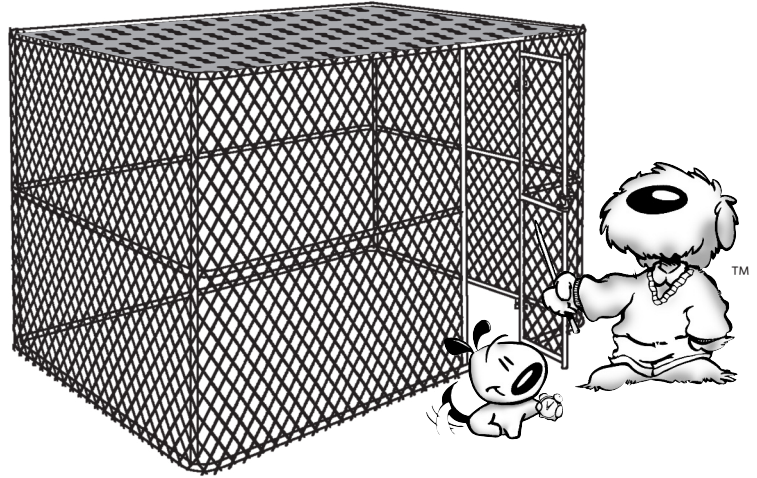

All Models Include Attractive Woven Polyethylene Sunscreen that Provides 80% Sunblock.

Model K9644 Provides Versatility of Positioning Door on Side or End.

End Door Installation Shown

Secure, Convenient, One-Hand Latch Operation Allows for Door to be Opened & Closed While Handling Pet.

**Complete Kennel in Single Carton
K9644 & K9664
UPS Shippable**

- Unique Patented Design Provides **Quick & Easy** Set Up 30 Minutes / Pliers Only
- All Models **Include Sunscreen**
- Strong, Secure Rounded Corner Steel Frame Design **Lighter in Weight Than Conventional Kennels**
- Portable **Easy to Reposition**

Because Life Goes Better with Pets®

The 30 Minute Kennel !™

K9644

Dimensions: 6L x 4W x 4H'
1.83L x 1.22W x 1.22H m

Door Opening: 16W x 43.5H"
40.64W x 110.49H cm

Mesh: 2.25 x x 2.25" Chain-Link
5.72 x 5.72 cm Chain-Link

Finish: Galvanized Tube &
Chain-Link Fabric

Material: 1.25" / 3.18 cm Tube,
12 Gauge Wire

Weight lbs.: 76 lbs. / 34.47 kg

Packed: 1 per carton

Includes: 6 x 4' Sunscreen
1.83 x 1.22 m Sunscreen

Can Be Shipped UPS