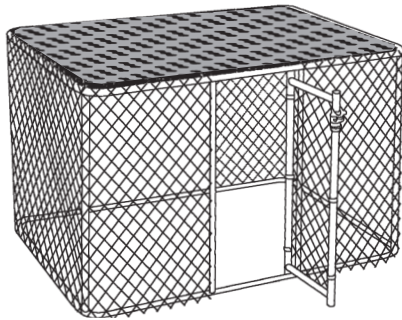

The 30 Minute Kennel !™

K9644 6L x 4W x 4H' **K9664** 6L x 6W x 4H' **K91066** 10L x 6W x 6H'

Patented Design Features Rounded Corner Construction for Quick & Easy Set Up - Eliminating the Need for "Traditional" Hardware.

All Models Include Attractive Woven Polyethylene Sunscreen that Provides 80% Sunblock.

Model K9644 Provides Versatility of Positioning Door on Side or End.

End Door Installation Shown

Secure, Convenient, One-Hand Latch Operation Allows for Door to be Opened & Closed While Handling Pet.

**Complete Kennel in Single Carton
K9644 & K9664
UPS Shippable**

- Unique Patented Design Provides **Quick & Easy** Set Up 30 Minutes / Pliers Only
- All Models **Include Sunscreen**
- Strong, Secure Rounded Corner Steel Frame Design **Lighter in Weight Than Conventional Kennels**
- Portable **Easy to Reposition**

Because Life Goes Better with Pets®

The 30 Minute Kennel !™

K9644

Dimensions: 6L x 4W x 4H'
1.83L x 1.22W x 1.22H m

Door Opening: 16W x 43.5H"
40.64W x 110.49H cm

Mesh: 2.25 x x 2.25" Chain-Link
5.72 x 5.72 cm Chain-Link