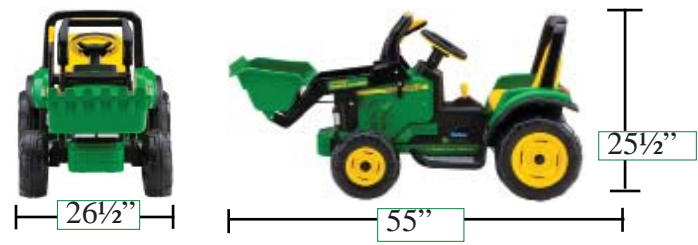

JOHN DEERE FRONT LOADER

Chain Drive / Pedal Tractor
Tough Performance
geared for all-terrain

- **Tough Construction Tractor**
- **Working front loader; scoops, carries and dumps from the driver's seat.**
- **Large adjustable seat.**
- **Bicycle chain & sprockets enclosed to protect fingers**
- **Large tractor wheels**
- **Roll bar**
- **Easy assembly**
- **Ages 3-7 years**
- **Weight capacity; 85 lbs**
- **2-year Extended Warranty**
- **Toll-Free Customer Service**

800 728-2108

* **Made in U.S.A.** (Fort Wayne, IN)

www.pegperego.com

Model # IGCD0553   **UPC 0 16337 38227 6**
Carton: H: 39" W: 19.75" D: 24.75"
Cube 10.1   Weight = 38 lbs
Ship via UPS, LTL or TL: Est (53') truckload: 289 units