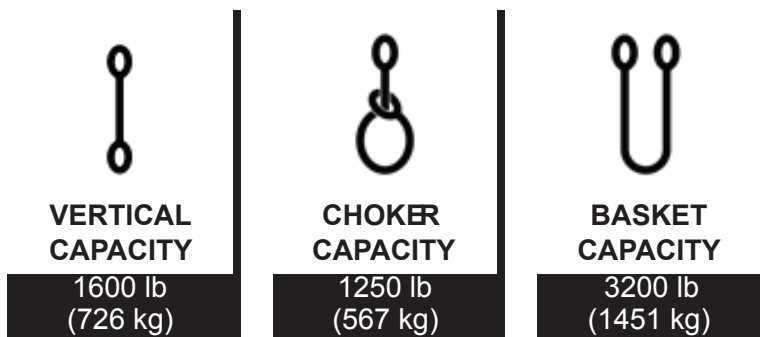

1,600 LB LIFTING SLING

INSTALLATION INSTRUCTIONS

⚠ WARNING: Read and observe all warnings, instructions, and capacity limitations before using this product. Failure to comply with this warning and the associated instructions and capacity limitations may result in serious personal injury and/or significant property damage.

INSTRUCTIONS:

1. Determine the load of the lift. Choose a Webbing Sling that meets the proper load limits.
2. The safe working capacity for this product is dependent on the way in which the Webbing Sling is used – vertical, choker or basket style lifting. See Figure 1.

Figure 1

3. Determine a good balance of the load. This is critical to maintain a center of gravity and prevent any slipping.
4. After each use of Webbing Sling, remove, inspect, and safely store for the next use.

IF YOU EXPERIENCE ANY PROBLEMS WITH YOUR SMARTSTRAPS PRODUCT DO NOT RETURN THE UNIT TO THE RETAILER FROM WHICH IT WAS PURCHASED. INSTEAD, PLEASE CALL 1-844-295-9218 FOR ASSISTANCE WITH ANY PROBLEMS. WARRANTY INFORMATION IS AVAILABLE UPON REQUEST AND CAN BE FOUND ONLINE AT SMARTSTRAPS.COM.