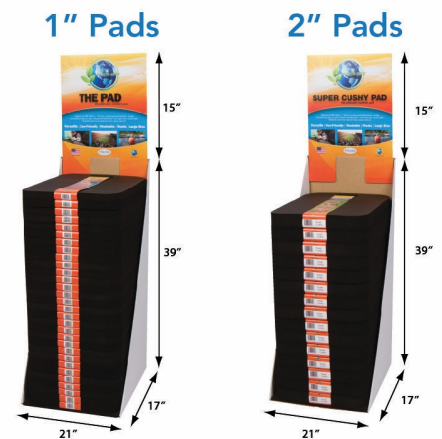

EARTHEDGE

Specializing in Foam Fabrication

PREMIUM KNEELING PAD

Available in 1" and 2" for extra comfort.
Applications for use are endless!

Lawn & Garden

Hardware

Cleaning

Boating

FEATURES & BENEFITS

- Made of NBR rubber (up to 20% recycled material)
- Negligible volatile organic compounds (VOCs)
- Washable, resists industrial chemicals, grease and oil
- Cut-out carry handle, easy to carry and to store
- Available in 30 unit (1") or 15 unit (2") displays
- Impulse buy at checkout
- Made in USA
- Floats