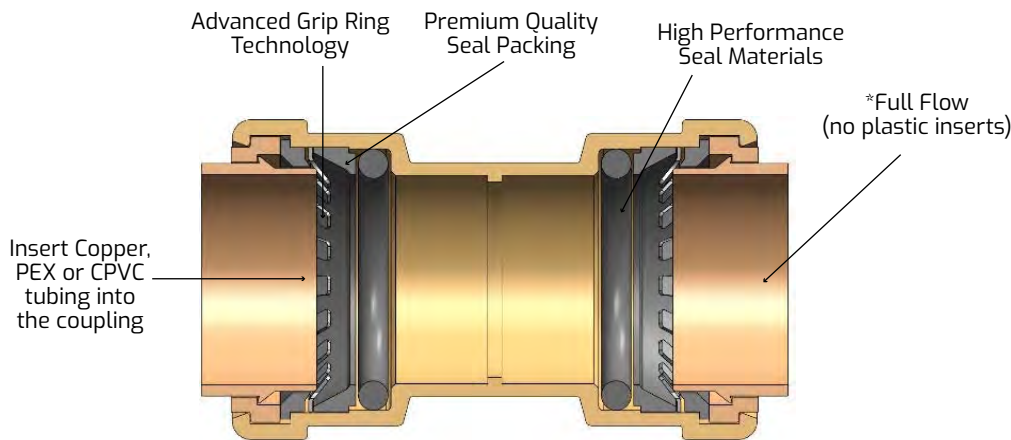

### JUST PUSH TO CONNECT FOR A PERMANENT PLUMBING CONNECTION

- Removable
- Reusable
- Push Connect
- Installs in Seconds
- Full Flow!

UNMATCHED QUALITY, SELECTION & VALUE

### GOES IN FAST, AND STAYS IN

HASSLE- AND FRUSTRATION-FREE APPLICATIONS

- No glues, solder, crimping, clamps or special tools
- Professional grade Brass for a permanent seal in seconds
- Fast, trouble-free installation on Copper, PEX, PE-RT, or CPVC tubing

## CUT, CLEAN, MARK IT, PUSH CONNECT