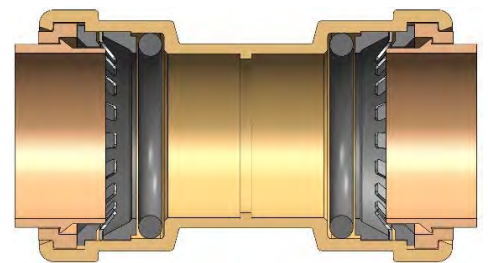

### JUST PUSH TO CONNECT FOR A PERMANENT PLUMBING CONNECTION

- Removable
- Reusable
- Push Connect
- Installs in Seconds
- Full Flow!

UNMATCHED QUALITY, SELECTION & VALUE

### GOES IN FAST, AND STAYS IN

HASSLE- AND FRUSTRATION-FREE APPLICATIONS

- No glues, solder, crimping, clamps or special tools
- Professional grade Brass for a permanent seal in seconds
- Fast, trouble-free installation on Copper, PEX, PE-RT, or CPVC tubing