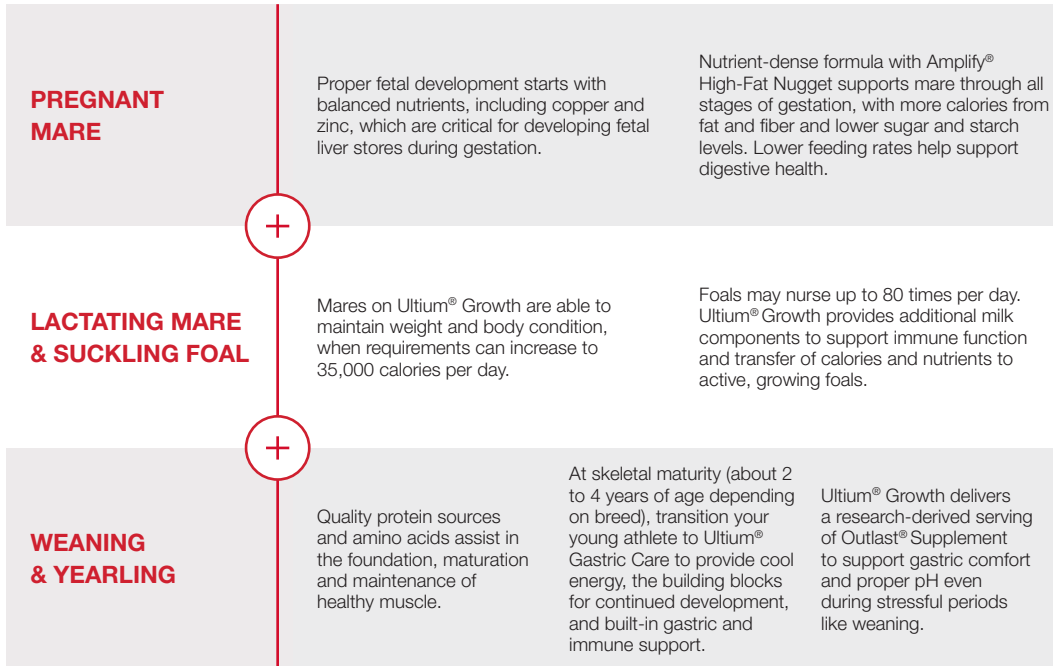

THE SCIENCE BEHIND THE FORMULA

FEEDING DIRECTIONS

Start with the amounts of Ultium® Growth Horse Formula given for the weight and life stage of the horse. After observing the horse for a period of time, the amount fed may be gradually increased or decreased to obtain desired body condition and weight. For feeding directions outside the ranges addressed in these feeding charts, please contact your local Purina retailer or Purina Customer Service at 800-227-8941.

BROODMARES	Weight of horse in pounds			
	800	1,000	1,200	1,400
Minimum Hay or Equivalent Pasture*	9.50	12.00	14.50	17.00
Ultium® Growth**	(lbs/day)			
Gestating Mare, last 90 days	4.25	5.25	6.00	7.00
Lactating Mare***	6.00	7.50	9.00	10.50

GROWING HORSES	Weight of horse in pounds						
	400	500	600	700	800	900	1,000
Minimum Hay or Equivalent Pasture*	4.00	6.00	7.00	8.50	9.50	11.00	12.00
Ultium® Growth**	(lbs/day****)						
Weanlings, Yearlings, and 2 Year Olds	7.00-7.75	6.25-8.25	6.75-9.00	7.00-9.00	7.25-9.00	7.00-8.75	6.75-8.50

* This is the recommended minimum amount of hay to be fed. If feeding more hay, you may reduce the feeding rate of Ultium® Growth Horse Formula to maintain appropriate body condition.

** To meet nutrient requirements, do not feed less than 0.35 lbs. per 100 lbs. bodyweight (BW) per day (3.5 lbs. per 1,000 lbs. BW) for gestating mares, 0.50 lbs. per 100 lbs. BW for lactating mares or 0.75 lbs. per 100 lbs. BW per day for growing horses (3.75 lbs. per 500-lb. BW). If your horse gains too much weight at the minimum feeding rate, transition to Purina® Enrich Plus® Ration Balancing Feed.

*** Recommended minimum amount of hay to be fed to lactating mares is 2 lbs. per 100 lbs. BW per day (20 lbs. per 1,000 lbs. BW).

**** Use the lower feeding rate for moderate growth rate and the higher feeding rate to support more rapid growth.

NOTE: Feeding rates of Ultium® Growth Horse Formula and forage may be adjusted or feed may be top-dressed with Purina® Amplify® High-Fat Supplement for additional calories.

SUCKLING FOALS: Begin offering feed within two weeks of birth. Feed 1.0 lb. of Ultium® Growth Horse Formula per month of age per day.

GUARANTEED ANALYSIS

Crude Protein (min)	15.50%
Lysine (min)	1.00%
Methionine (min)	0.48%
Threonine (min)	0.55%
Crude Fat (min)	9.50%
Crude Fiber (max)	13.00%
Acid Detergent Fiber (max)	16.00%
Neutral Detergent Fiber (max)	28.00%
Starch (max)	15.00%
Sugars (max)	8.00%
Calcium (min)	1.40%
Calcium (max)	1.90%
Phosphorus (min)	0.70%
Sodium (max)	0.60%
Magnesium (min)	0.35%
Potassium (min)	1.25%
Copper (min)	90.00 ppm
Selenium (min)	0.60 ppm
Selenium (max)	0.72 ppm
Zinc (min)	270.00 ppm
Vitamin A (min)	3,400 IU/lb
Vitamin D₃ (min)	800 IU/lb
Vitamin E (min)	150 IU/lb
Omega-3 Fatty Acid (min)	0.50%
Omega-6 Fatty Acid (min)	2.00%

A 4-pound meal of Ultium® Growth Horse Formula supplies a full serving of Outlast® Supplement.

For more information, contact your local Purina retailer or visit purinamills.com/horse-feed.

FEED GREATNESS®