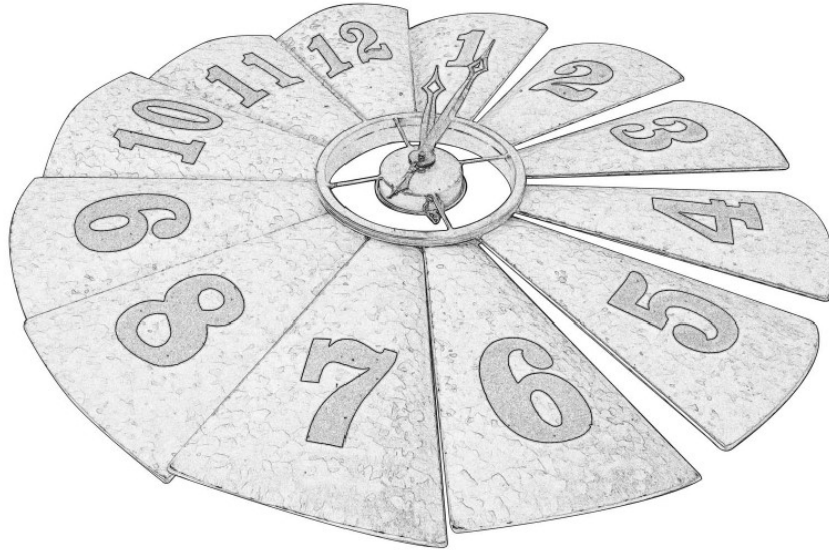

ITEM No.: D111001200

WE HAVE YOU IN MIND, LET US SERVE YOU!

Questions? Issues?

CONTACT US

24 hours / 7 days a week

www.sunjoyonline.com

customer.care@sunjoygroup.com

1-(866)-578-6569